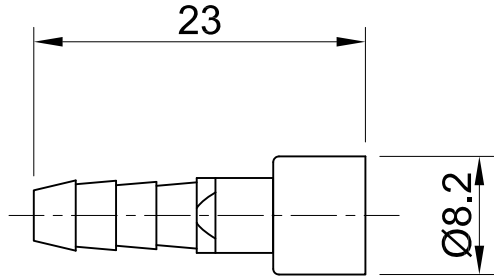

B

B

C

C

D

D

Tube fitting insert for tubing size ID 4 mm

 InKonn (Suzhou) Electric Technology Co.,Ltd.	 All Dimensions in mm Original Size DIN A4	Date 2022-5-5	Drawing No. TC7089991	Rev. A00	Scale 2:1
	Type Name CP-4-F/P	Part No. 10 38 000 7222	Created by Shuxu Huang	Checked by Yiyi Luo	Page 1/1